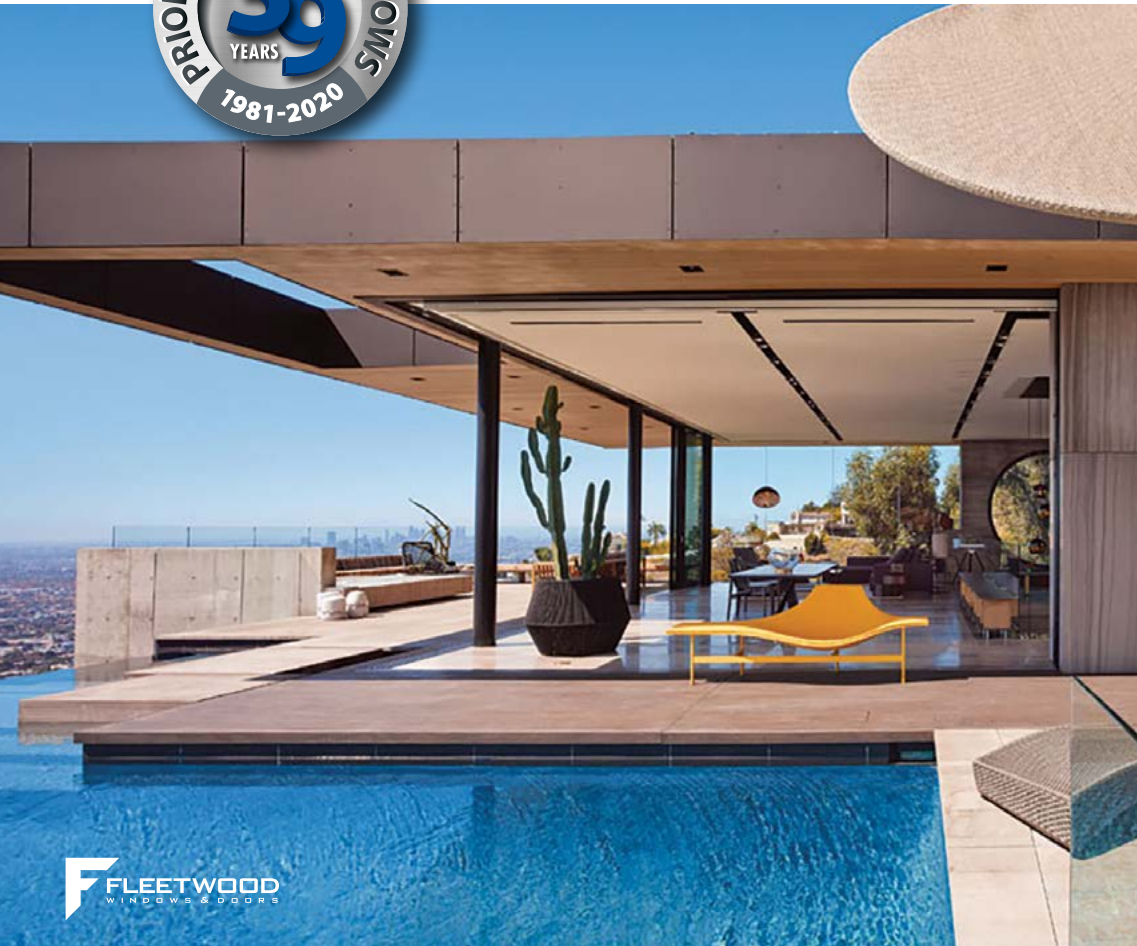

PRIORITY

DOOR & WINDOW PRODUCTS

COMPETITIVE PRICING | EXCELLENT SELECTION | PROFESSIONAL SUPPORT

4606 MISSION GORGE PLACE, SAN DIEGO | 619.281.2333 | QUOTES@PRIORITYDW.COM | WWW.PRIORITYDW.COM

VISIT OUR 3,500-SQUARE-FOOT SHOWROOM